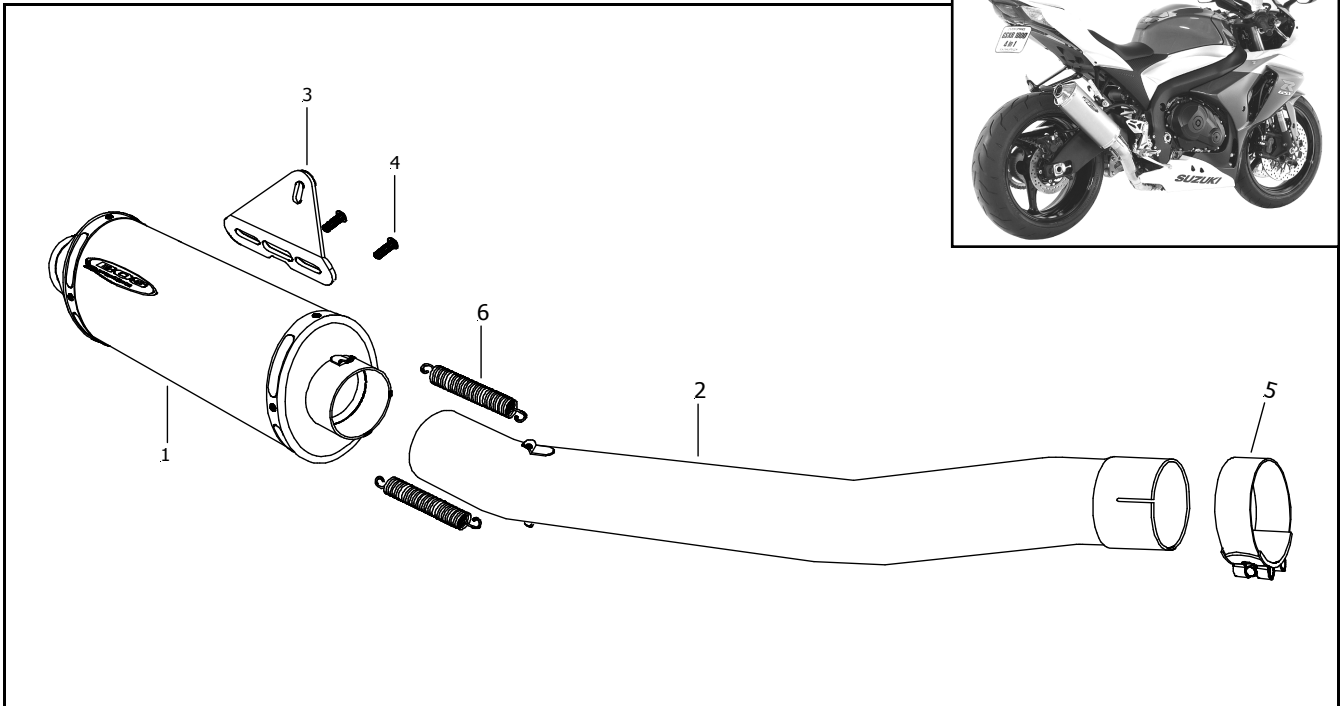

SUZUKI

BOS GTS SLIP-ON OVAL 2009 AND UP

GSXR 1000

| Pos | Qty | Description | Part No. |
|-----|-----|---------------------|----------|
| 1 | 1 | Muffler Shotblasted | 299900 |
| 1 | 1 | Muffler Carbon | 299901 |
| 2 | 1 | Adapter | 298907 |

| Order number |
|------------------------|
| 0980510S - Shotblasted |
| 0980510C - Carbon |

| Weight |
|-------------------|
| Original: 10.4 kg |
| Bos: 2.8 kg |

| Noiselevel @ 6000 RPM | |
|-----------------------|-------------|
| Original: specified | 96.0 dB(A) |
| measured | 93.5 dB(A) |
| Bos: + dB eater | 100.7 dB(A) |
| open | 102.5 dB(A) |